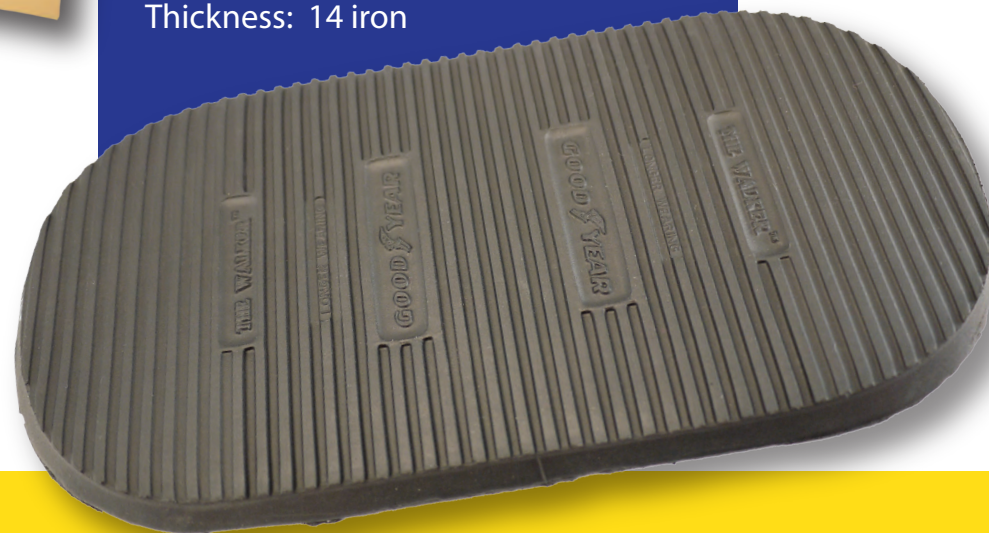

458-1134

Sizes: 7/8, 9/10, 10/11,
11/12, 12/13, 13/14,
14/15, 15/16, 16/17

Thickness: 4/8", 5/8", 6/8"

NEOLITE COMBINATION HEEL

457-4386

Sizes: 13/14, 17/18
Thickness: 10.5 iron

WALKER HEELS / 460-5900

Sizes: 13/14
Thickness: 14 iron